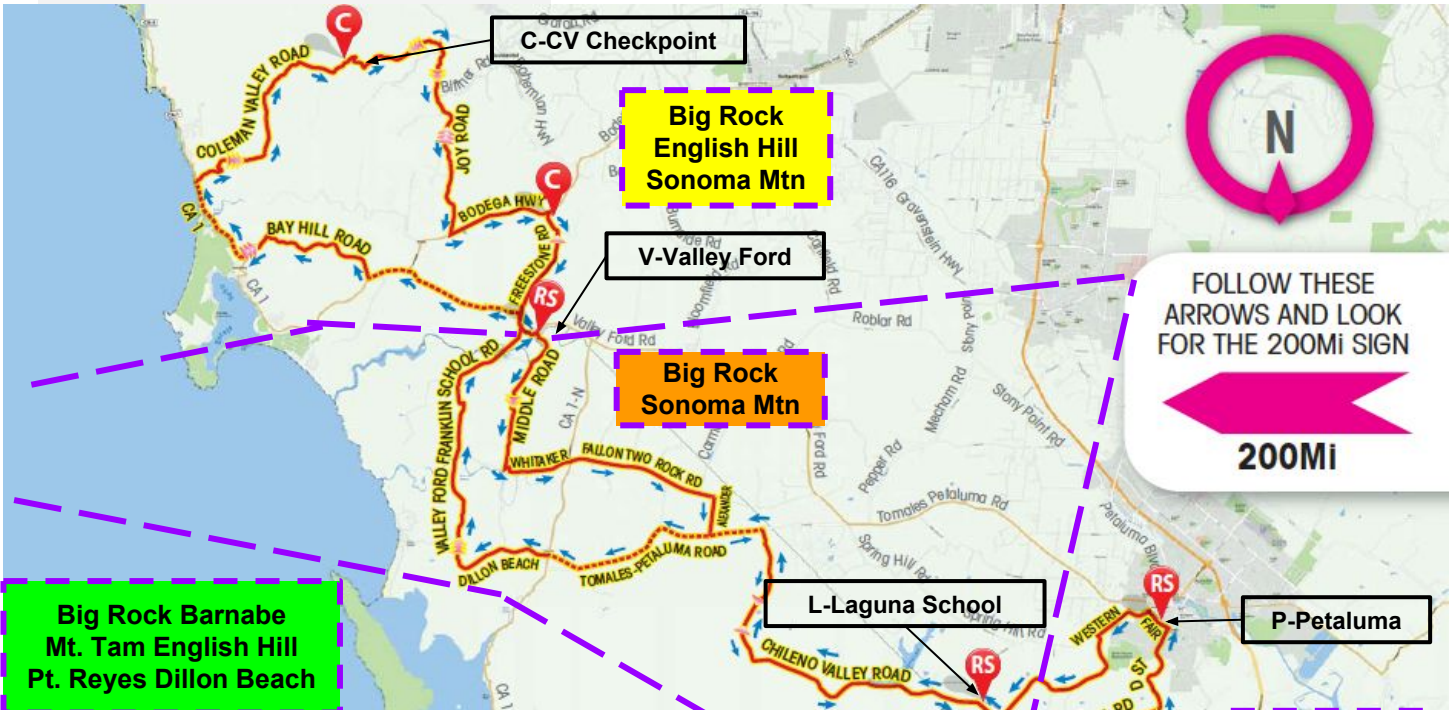

# SAG & Radio Map

|                             |                |
|-----------------------------|----------------|
| Any emergency               | 911            |
| MARS & Start/Finish         | 415-302-2502   |
| Marin County Fire Dispatch  | 415-488-4321   |
| CHP Dispatch in Vallejo     | 707-551-4100   |
| Sonoma County Fire Dispatch | 707-568-5933   |
| Animal Dead or Injured      | 415-883-4621x1 |

| Repeater                         | Freq.   | PL     |
|----------------------------------|---------|--------|
| Mt. Tam                          | 146.700 | -179.9 |
| Barnabe                          | 146.700 | -167.9 |
| Big Rock                         | 146.700 | -203.5 |
| Mt. Tam West                     | 147.330 | 179.9  |
| English Hill                     | 147.315 | 88.5   |
| Sonoma Mtn                       | 146.910 | -88.5  |
| Pt. Reyes                        | 145.170 | -88.5  |
| Dillon Beach                     | 146.865 | -88.5  |
| Local Tactical                   | 147.555 |        |
| APRS Frequency                   | 144.390 |        |
| Remote Base Input                | 439.875 | S179.9 |
| Primary-Linked to same Frequency |         |        |
| Linked                           |         |        |