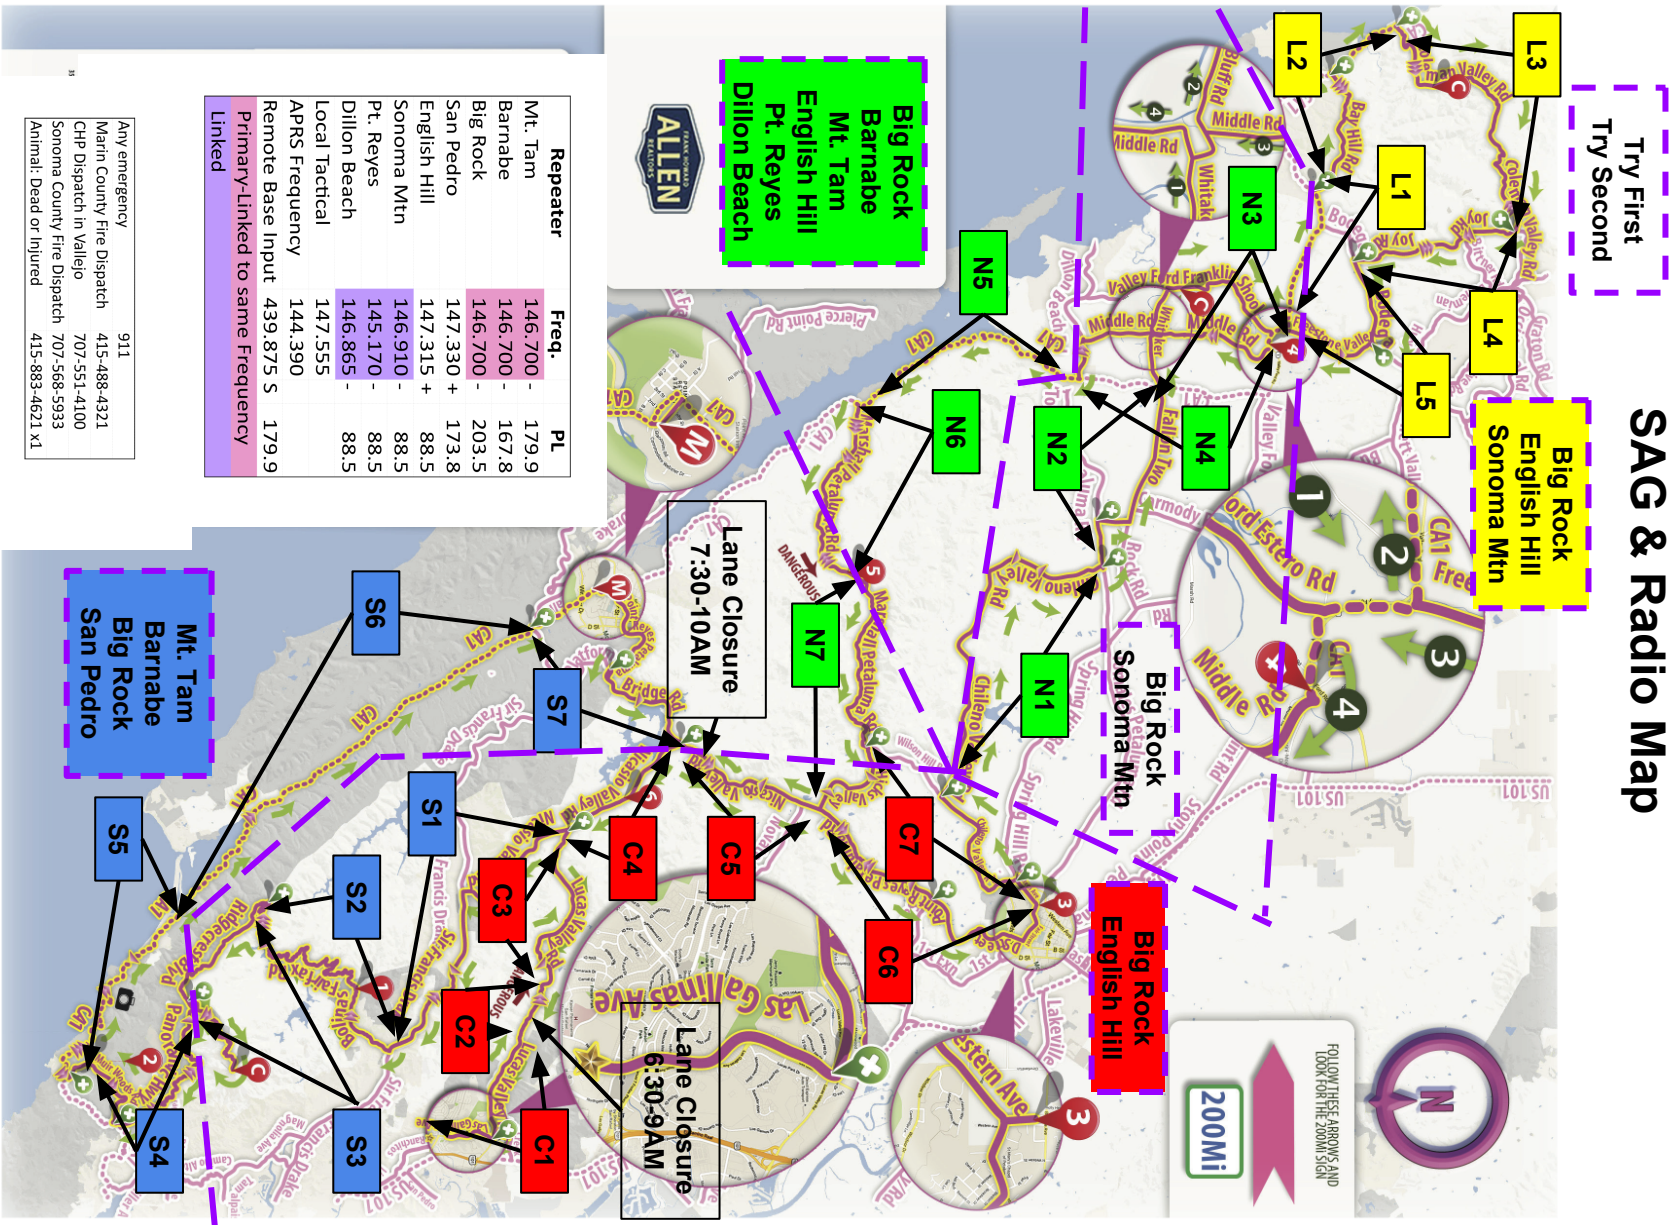

SAG & Radio Map

Repeater	Freq.	PL
Mt. Tam	146.700 -	179.9
Barnabe	146.700 -	167.8
Big Rock	146.700 -	203.5
San Pedro	147.330 +	173.8
English Hill	147.315 +	88.5
Sonoma Mtn	146.910 -	88.5
Pt. Reyes	145.170 -	88.5
Dillon Beach	146.865 -	88.5
Local Tactical	147.555	
APRS Frequency	144.390	
Remote Base Input	439.875 S	179.9
Primary-Linked to same Frequency		
Linked		

Any emergency 911
 Marin County Fire Dispatch 415-488-4321
 CHP Dispatch in Vallejo 707-551-4100
 Sonoma County Fire Dispatch 707-568-5933
 Animal: Dead or injured 415-883-4621 x1